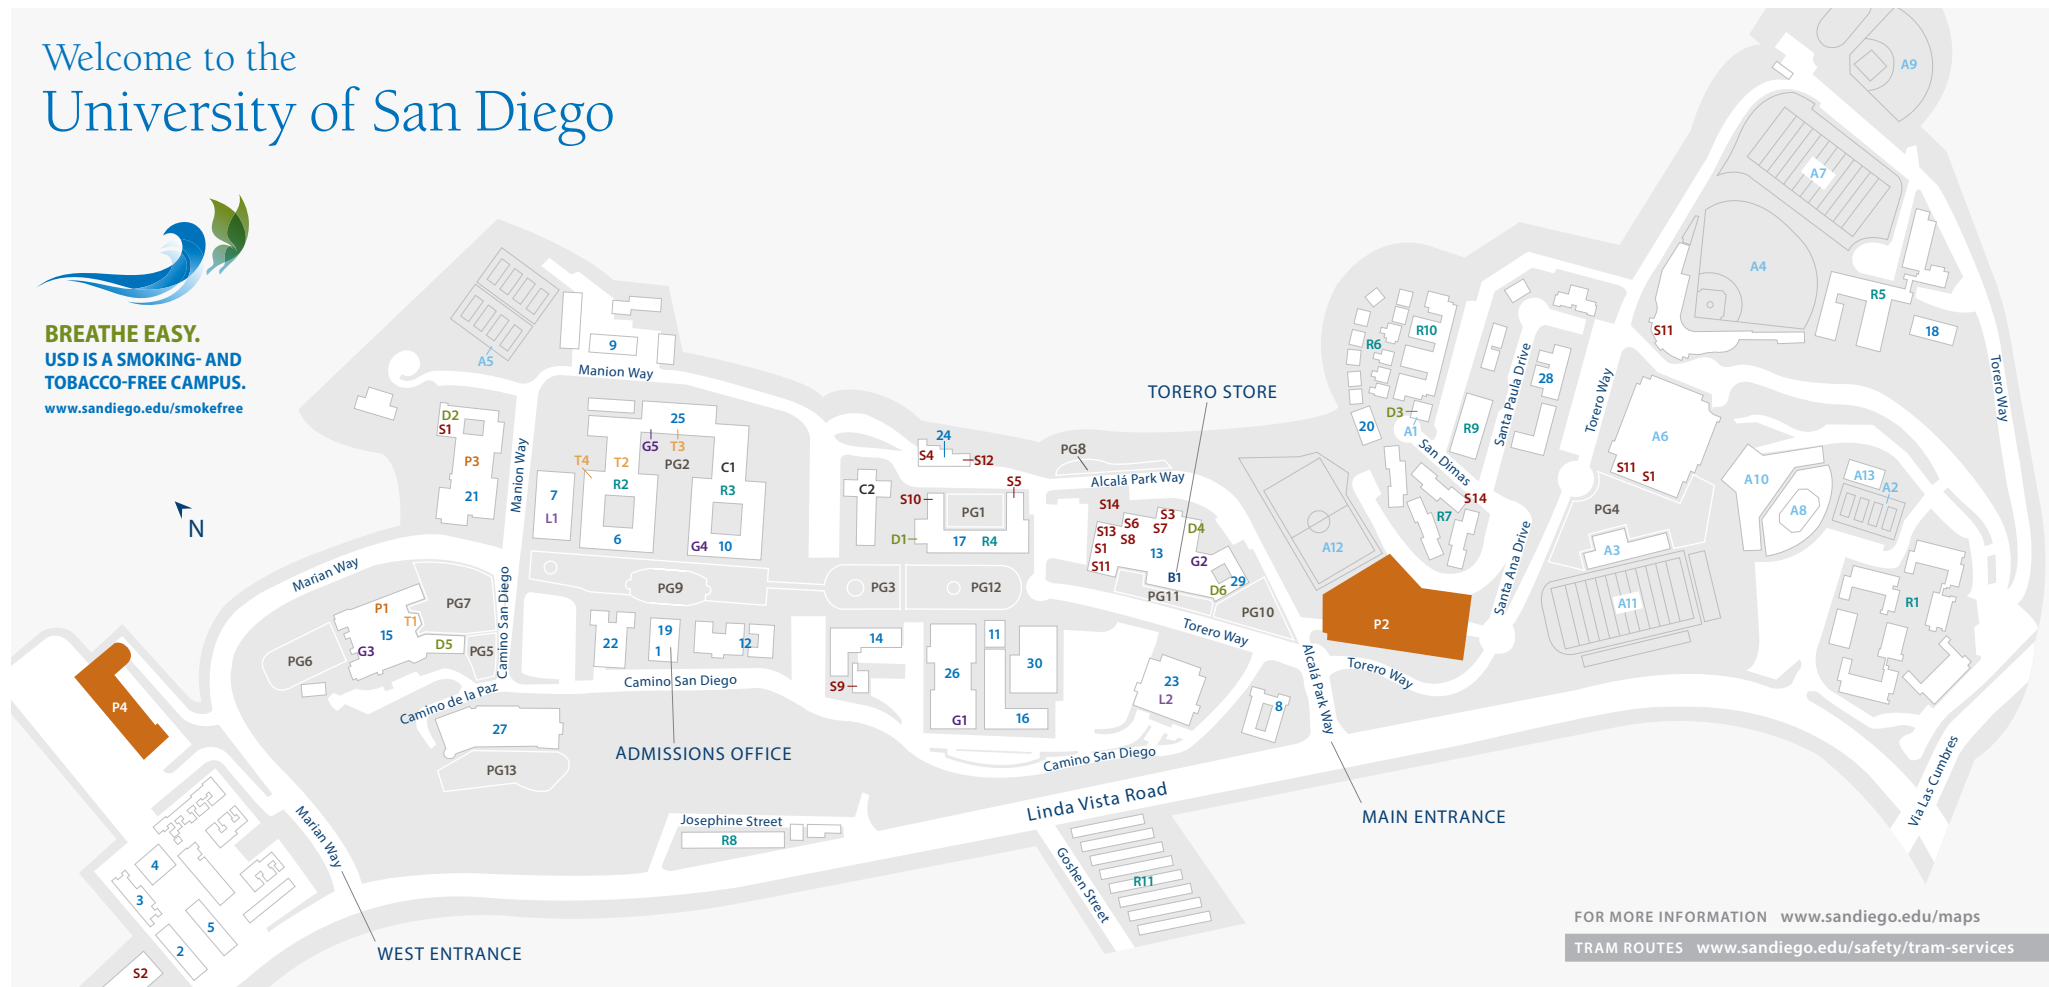

Welcome to the University of San Diego

BREATHE EASY.
USD IS A SMOKING- AND TOBACCO-FREE CAMPUS.
www.sandiego.edu/smokefree

FOR MORE INFORMATION www.sandiego.edu/maps

TRAM ROUTES www.sandiego.edu/safety/tram-services

ACADEMIC AND ADMINISTRATIVE FACILITIES

- 1 Admissions Office and Career Development Center (Manchester Hall)
- 2 Alcalá Park West - Ávila
- 3 Alcalá Park West - Barcelona
- 4 Alcalá Park West - Coronado
- 5 Alcalá Park West - Durango
- 6 Camino Hall
- 7 Copley Library
- 8 Degheri Alumni Center
- 9 Facilities Management Complex
- 10 Founders Hall
- 11 Guadalupe Hall
- 12 Hahn School of Nursing and Beyster Institute for Nursing Research
- 13 Hahn University Center
- 14 Hughes Administration Center
- 15 Joan B. Kroc Institute for Peace and Justice
- 16 Loma Hall
- 17 Maher Hall
- 18 Manchester Family Child Development Center
- 19 Manchester Hall
- 20 Mission Crossroads
- 21 Mother Rosalie Hill Hall
- 22 Olin Hall
- 23 Pardee Legal Research Center
- 24 Procurement Services
- 25 Sacred Heart Hall / NROTC
- 26 Serra Hall
- 27 Shiley Center for Science and Technology
- 28 St. Francis Center for Priestly Formation
- 29 Student Life Pavilion
- 30 Warren Hall

ATHLETIC FACILITIES

- A1 Bosley Mission Café and Fitness Center
- A2 East Tennis Courts
- A3 Field House
- A4 Fowler Park / Cunningham Field
- A5 Hogan West Tennis Courts
- A6 Jenny Craig Pavilion / McNamara Fitness Center
- A7 Manchester Valley Field
- A8 Pool
- A9 Softball Field
- A10 Sports Center
- A11 Torero Stadium
- A12 Valley Field
- A13 Weight Room

BOOKSTORE

- B1 Torero Store

CHURCHES

- C1 Founders Chapel
- C2 The Immaculata

DINING AND CAFÉS

- D1 Aromas (Maher Hall)
- D2 Bert's Bistro (Mother Rosalie Hill Hall)
- D3 Bosley Mission Café and Fitness Center
- D4 La Gran Terraza (Hahn University Center)
- D5 La Paloma (Joan B. Kroc Institute for Peace and Justice)
- D6 Pavilion Dining / Tu Mercado / Frank's Lounge (Student Life Pavilion)

GALLERIES

- G1 David W. May American Indian Gallery (Serra Hall)
- G2 Exhibit Hall (Student Life Pavilion)

LIBRARIES

- L1 Copley Library
- L2 Pardee Legal Research Center

PARKING STRUCTURES

- P1 Joan B. Kroc Institute for Peace and Justice Parking
- P2 Mission Parking Structure
- P3 Mother Rosalie Hill Hall Parking
- P4 West Parking Structure

PLAZAS AND GARDENS

- PG1 Bishop Leo T. Maher Garden
- PG2 Camino / Founders Patio

- PG3 Colachis Plaza
- PG4 Eagan Plaza
- PG5 Garden of the Moon
- PG6 Garden of the Sea
- PG7 Garden of the Sky/ 9/11 Memorial
- PG8 Kumeyay Garden
- PG9 Paseo de Colachis
- PG10 Plaza Mayor
- PG11 Plaza Menor
- PG12 Plaza de San Diego
- PG13 Strata Plaza

THEATRES

- T1 Peace and Justice Theatre (Joan B. Kroc Institute for Peace and Justice)
- T2 Shiley Theatre (Camino Hall)
- T3 Studio Theatre (Sacred Heart Hall)
- T4 Vassiliadis Family Black Box Theatre (Camino Hall)

RESIDENCE HALLS

- R1 Alcalá Vista Apartments
- R2 Camino Hall
- R3 Founders Hall
- R4 Maher Hall
- R5 Manchester Village Apartments
- R6 Missions A
- R7 Missions B
- R8 Presidio Terrace Apartments
- R9 San Antonio de Padua
- R10 San Buenaventura
- R11 University Terrace Apartments

SERVICES

- S1 ATM
- S2 Electronics Recycling Center
- S3 Hospitality Services
- S4 Mail Center
- S5 Media Center (Maher Hall)